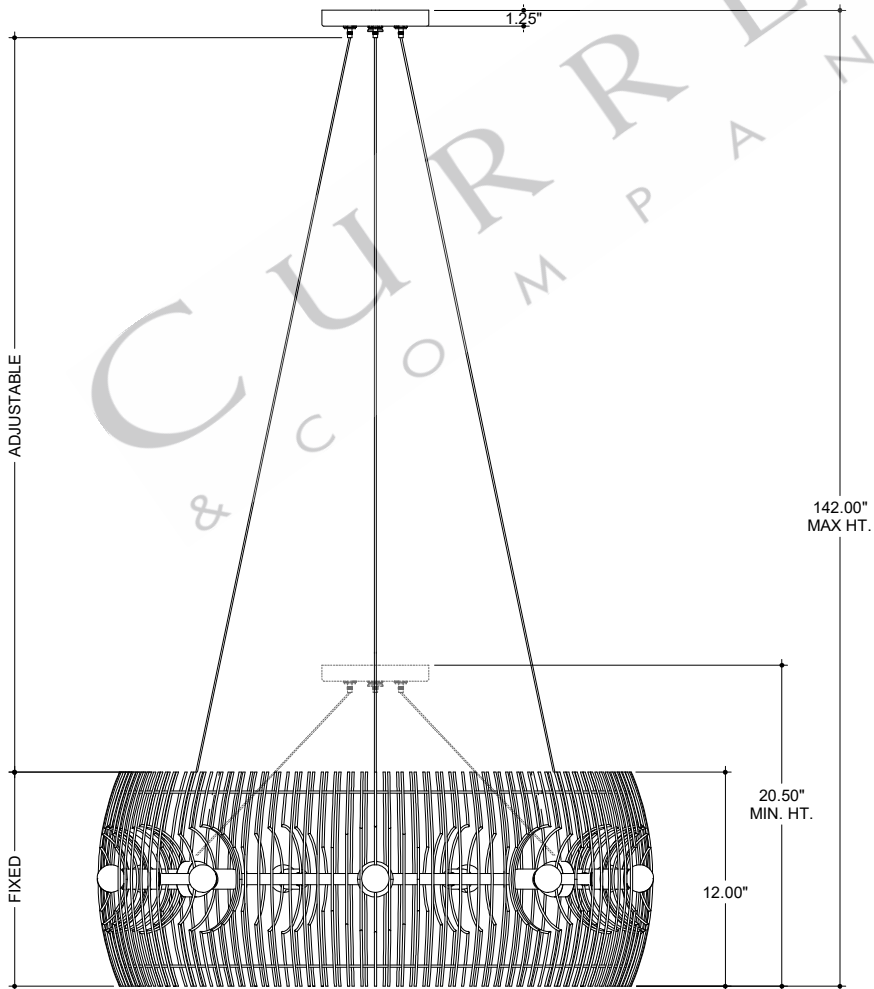

30.75" DIA. BODY  
 6.00" DIA. CANOPY  
 1.00" W X 4.25" L  
 CROSS BAR

TOP VIEW

CANOPY DETAIL

FRONT VIEW