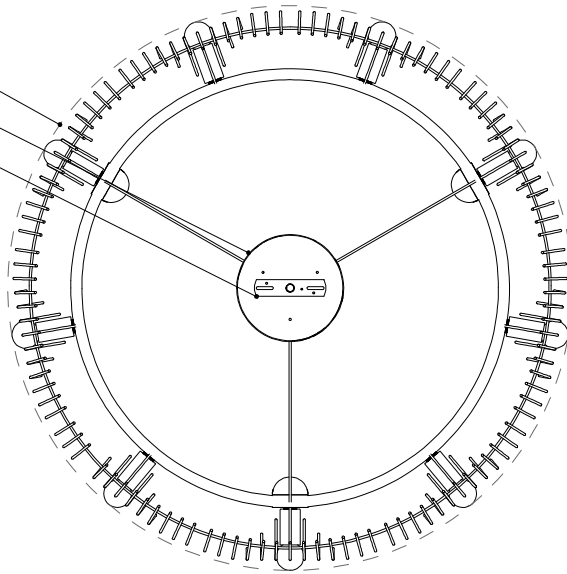

30.75" DIA. BODY  
 6.00" DIA. CANOPY  
 1.00" W X 4.25" L  
 CROSS BAR

TOP VIEW

CANOPY DETAIL

FRONT VIEW