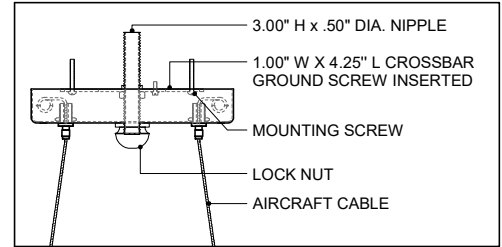

30.75" DIA. BODY  
 6.00" DIA. CANOPY  
 1.00" W X 4.25" L  
 CROSS BAR

TOP VIEW

CANOPY DETAIL

FRONT VIEW