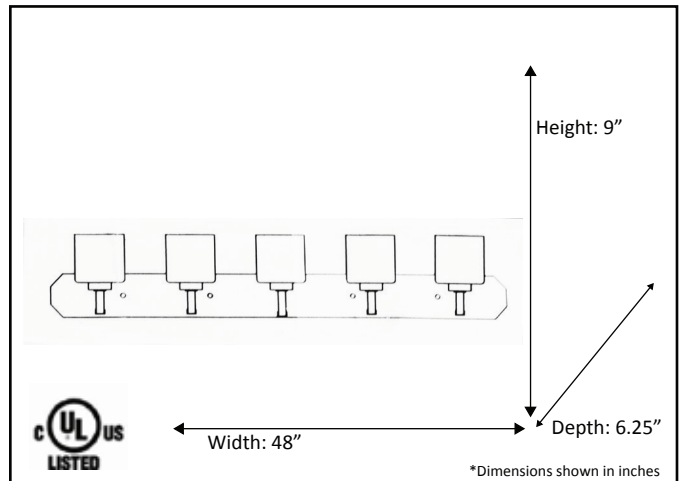

*Lamps not included

Available Finishes		Glass Finishes	
	WH: White		WH: White
	CH: Chrome		TS: Tea Stained
	BN: Brushed Nickel		WTR: Clear Water Glass
	MB: Matte Black		SD: Clear Seeded Glass
	RB: Rubbed Bronze	*Some finish and glass options are special order only.