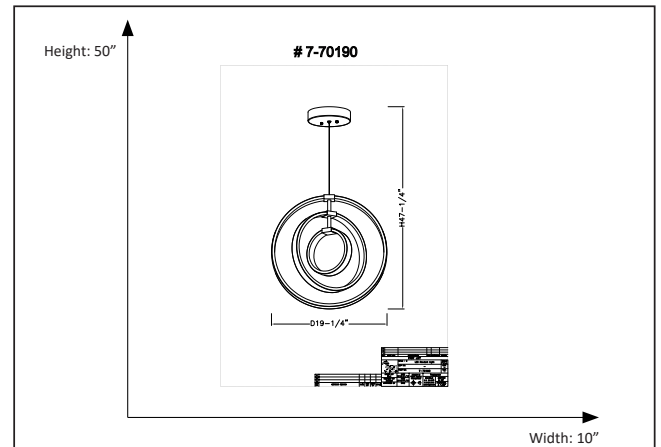

7-70190

NOVA LED Gyrosphere Pendant

Description

The NOVA LED Gyrosphere Pendant features a lit ring that will orbit your room. No matter the style you're going for Nova will be the perfect addition.

Features

| | |
|-------------|-------------------|
| Item Number | 7-70190 |
| Finish | Chrome |
| Dimensions | 47.25"H x 19.25"W |
| Lamp Info | LED |
| Bulb Base | Integrated LED |
| ETL Listed | Dry Location |
| Location | Indoor |