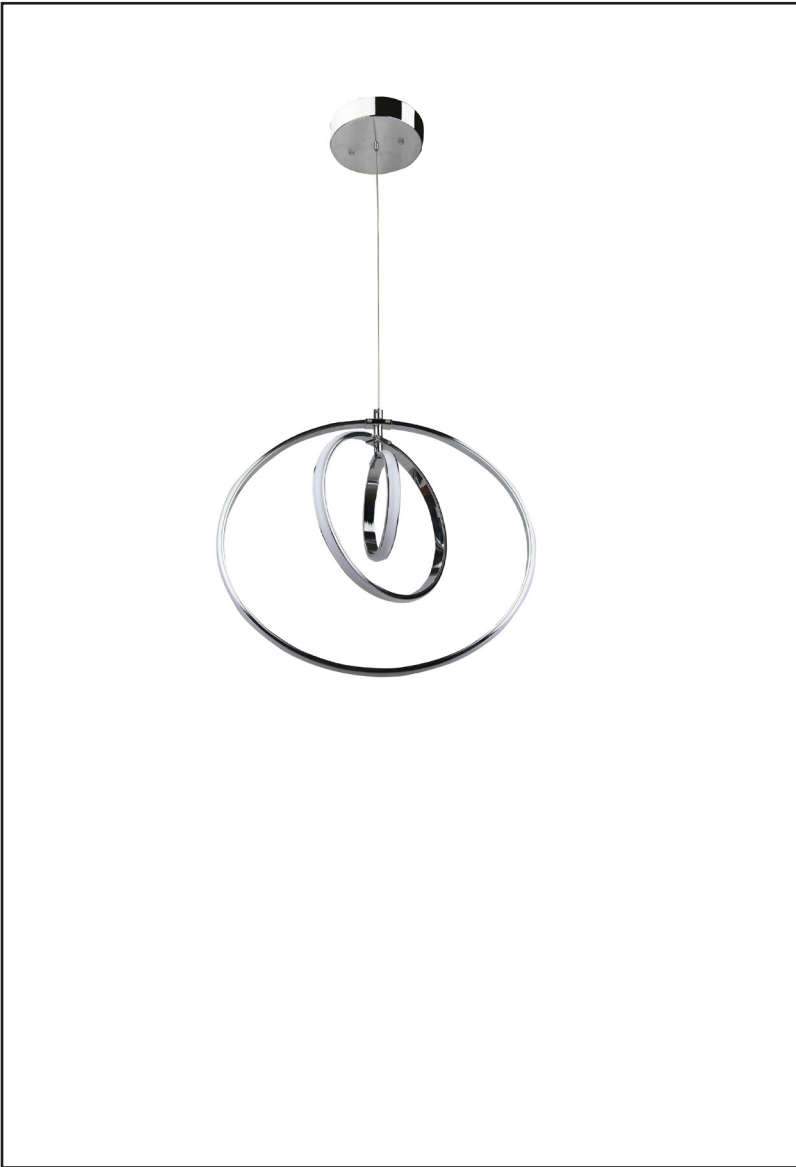

7-70190

NOVA LED Gyrosphere Pendant

Description

The NOVA LED Gyrosphere Pendant features a lit ring that will orbit your room. No matter the style you're going for Nova will be the perfect addition.

Features

| | |
|-------------|-------------------|
| Item Number | 7-70190 |
| Finish | Chrome |
| Dimensions | 47.25"H x 19.25"W |
| Lamp Info | LED |
| Bulb Base | Integrated LED |
| ETL Listed | Dry Location |
| Location | Indoor |