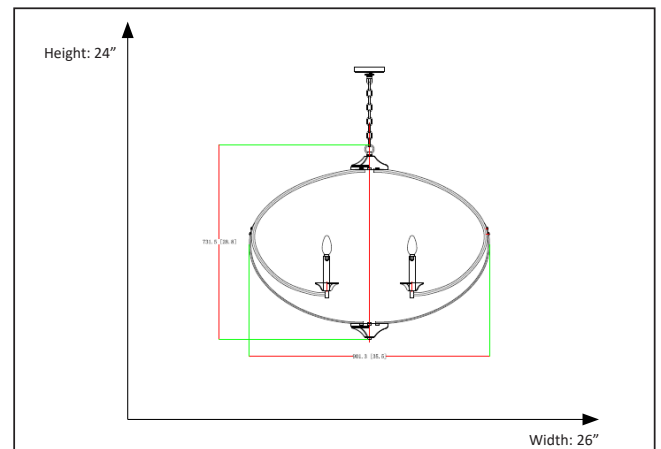

Features

Item Number	7-70127
Finish	Chrome/ Matte Black Accents
Dimensions	24"H x 26"W
Lamp Info	6 x E26 (M)
Bulb Base	E26 (M)
ETL Listed	Dry Location
Location	Indoor

Electrical

Fixture requires a grounded electrical supply line to 120 volts AC.

Installation

Fixture attaches to electrical junction box securely anchored in wall or ceiling.
All mounting hardware included.