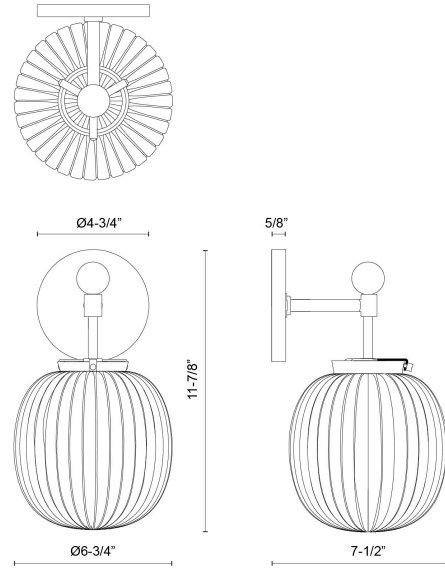

**Cherise 7-in Wall/Vanity Light**

Model	Bulbs (not included)	Wattage (or equivalent)
<b>WV579107</b> WV579107BGGR WV579107MBGR	1 x E26	60W

Step into nostalgia with the Cherise collection, inspired by the enchanting candy shops of the 1920s. Each bonbon-shaped ribbed opal glass shade casts a soft, inviting glow while infusing your space with delightful Art Deco charm. Elevate your decor with a sweet touch of vintage style!

**SPECIFICATION DETAILS**

Fixture Dimensions	W6-3/4" x H11-7/8" x E7-1/2"
Canopy Dimensions	D4-3/4" x H5/8"
Location	Damp
Glass Details	Glossy Ribbed Opal Glass
Illumination Direction	Omni-directional
Light Source/Life	Socket
Material	Steel, Glass
Mounting Direction	Wall Mount Up or Down
Height from Center	9-1/2"
Shade Details	Glossy Ribbed Opal Glass Shade
Compliance	<b>UL Certified:</b> Yes