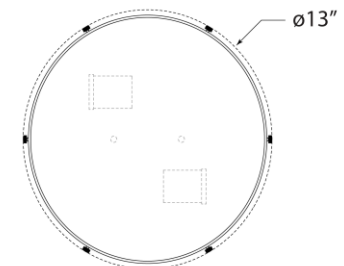

TEAR SHEET

Hicks Small Flush Mount

Item # TOB 4063BZ/HAB-WG

Designer: Thomas O'Brien

Height: 5.5"

Width: 13"

Finishes: AN, BZ/HAB, HAB, PN

Glass Options: WG

Socket: 2 - E26 Keyless

Wattage: 2 - 60 A19

Weight: 8 Pounds

Front View

Bottom View