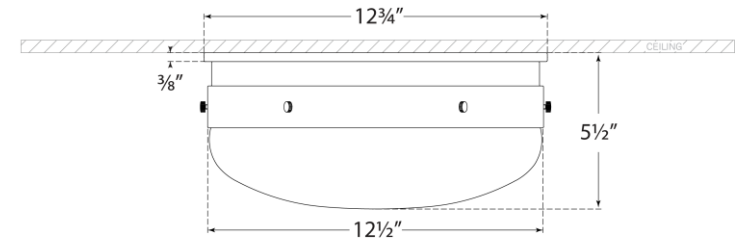

TEAR SHEET

Hicks Small Flush Mount

Item # TOB 4063BZ/HAB-WG

Designer: Thomas O'Brien

Height: 5.5"

Width: 13"

Finishes: AN, BZ/HAB, HAB, PN

Glass Options: WG

Socket: 2 - E26 Keyless

Wattage: 2 - 60 A19

Weight: 8 Pounds

Front View

Bottom View