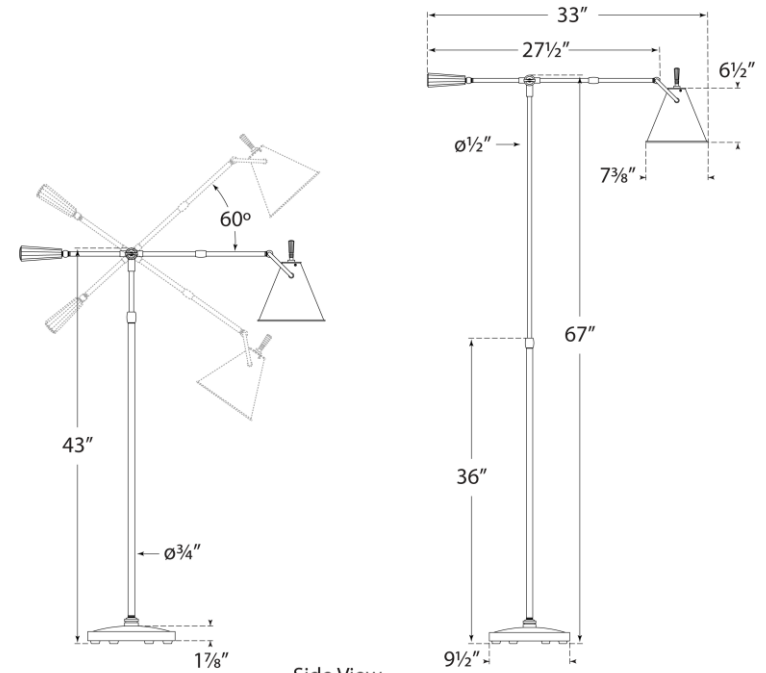

## Goodman Floor Lamp

Item # TOB 1536PN

Designer: Thomas O'Brien

Height: 44.75" - 80"

Width: 9.5"

Extension: 25.5" - 33"

Base: 9.5" Round

Finishes: BZ/HAB, HAB, PN

Socket: E26 On/Off

Wattage: 12 LED A19

Weight: 25 Pounds

Side View