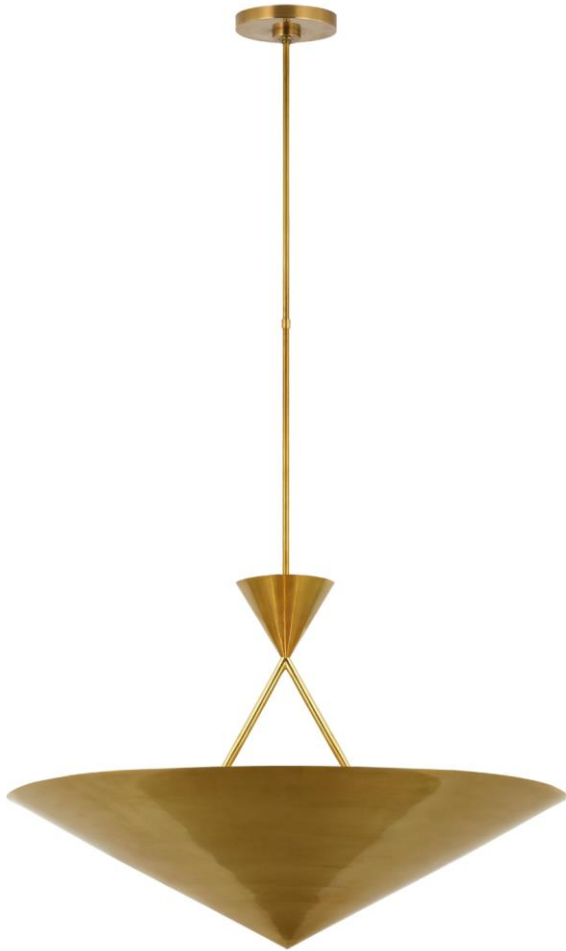

TEAR SHEET

Orsay Medium Chandelier

Item # PCD 5210HAB

Designer: Paloma Contreras

O/A Height: 60"

Fixture Height: 20"

Min. Custom Height: 26.25"

Width: 30"

Canopy: 5.5" Round

Finishes: BZ, HAB, PN

Socket: 6 - E12 Candelabra

Wattage: 6 - 6.5 LED B11

Weight: 18 Pounds