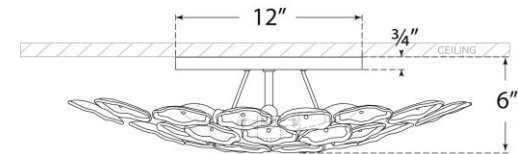

TEAR SHEET

Leighton Large Flush Mount

Item # KS 4066PN-CRE

Designer: kate spade new york

Height: 6"

Width: 25.75"

Canopy: 12" Round

Finishes: PN, SB

Glass Options: BLS, CRE

Socket: 6 - E12 Candelabra

Wattage: 6 - 6.5 LED B11

Weight: 16 Pounds

Side View

Bottom View