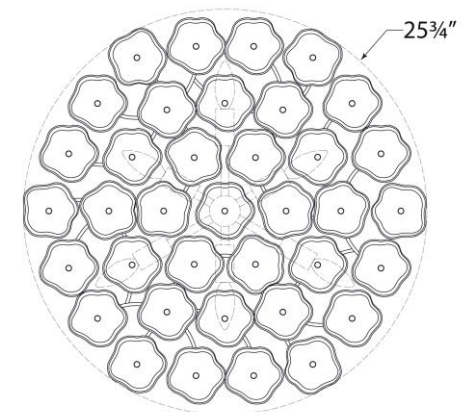

TEAR SHEET

Leighton Large Flush Mount

Item # KS 4066PN-CRE

Designer: kate spade new york

Height: 6"

Width: 25.75"

Canopy: 12" Round

Finishes: PN, SB

Glass Options: BLS, CRE

Socket: 6 - E12 Candelabra

Wattage: 6 - 6.5 LED B11

Weight: 16 Pounds

Side View

Bottom View