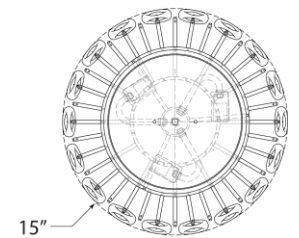

TEAR SHEET

Liscia Small Flush Mount

Item # ARN 4170G-CG

Designer: AERIN

Height: 8.75"

Width: 15"

Canopy: 9" Round

Finishes: BSL, G

Glass Options: CG

Socket: 3 - E12 Candelabra

Wattage: 3 - 40 C11

Weight: 17 Pounds

Front View

Top View