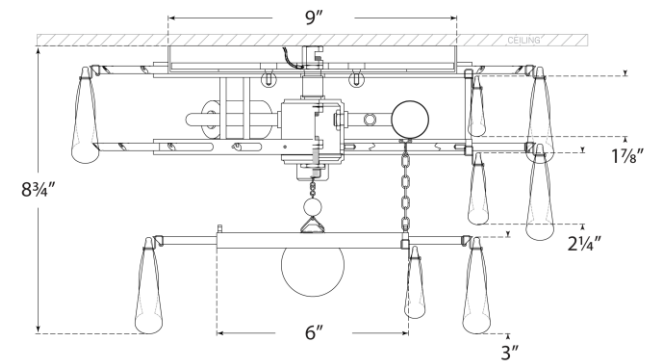

TEAR SHEET

Liscia Small Flush Mount

Item # ARN 4170G-CG

Designer: AERIN

Height: 8.75"

Width: 15"

Canopy: 9" Round

Finishes: BSL, G

Glass Options: CG

Socket: 3 - E12 Candelabra

Wattage: 3 - 40 C11

Weight: 17 Pounds

Front View

Top View