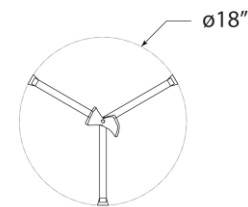

TEAR SHEET

Fliana Floor Lamp

Item # ARN 1080AI-L

Designer: AERIN

Height: 58.5"

Width: 18"

Base: 18" Round

Finishes: AI, G, PW

Shade Treatments: L

Shade Details: 15" x 17" x 16"

Socket: E26 Dimmer

Wattage: 100 A19

Weight: 22 Pounds

Top View

Front View