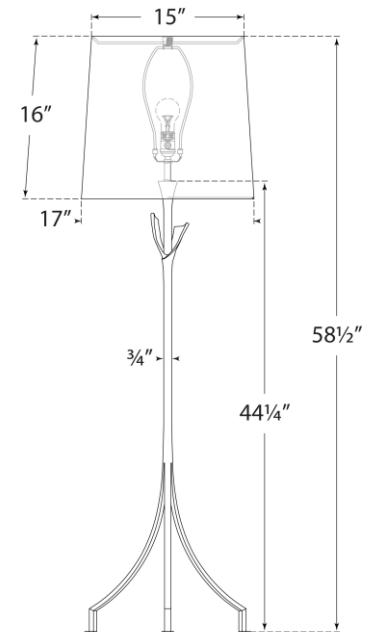

TEAR SHEET

Fliana Floor Lamp

Item # ARN 1080AI-L

Designer: AERIN

Height: 58.5"

Width: 18"

Base: 18" Round

Finishes: AI, G, PW

Shade Treatments: L

Shade Details: 15" x 17" x 16"

Socket: E26 Dimmer

Wattage: 100 A19

Weight: 22 Pounds

Top View

Front View