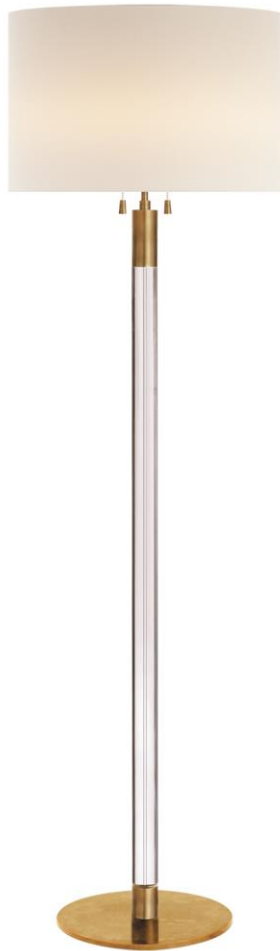

TEAR SHEET

Riga Floor Lamp

Item # ARN 1005HAB/CG-L

Designer: AERIN

Height: 60"

Width: 20"

Base: 12" Round

Finishes: HAB/CG, PN/CG

Shade Treatments: L

Shade Details: 19.5" x 20" x 13"

Socket: 2 - E26 Pull Chain

Wattage: 2 - 60 A19

Weight: 28 Pounds