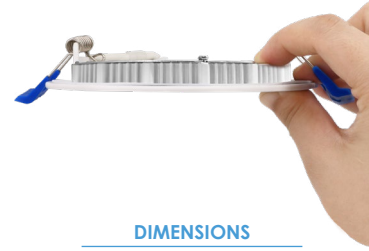

RLF-4812

4" ROUND LED ULTRA SLIM
SLIM DOWNLIGHTS WITH WHITE TRIM

Fixture Type
Project
Notes

RLF-4812-SW5-WH

RLF-4812-SW5-WH complete set

This Ultra Slim Recessed Downlight series is perfect for tight spaces such as soffits, insulated, and suspended ceilings. With a very wide 120° beam angle, a very high color rendering index (CRI) of 90+, this fixture can easily be installed in virtually any application where space is at a premium. At just under an inch deep, and IC rated, it can fit even directly below ceiling joists (flush to ceiling). Plug-and-Play Remote Driver is included as well as a Matte White metal trim. Suitable for Indoor Wet Locations and Triac dimming with 5-Level field-selectable Color Temperature. Optional decorative trim rings in Black and Brushed Nickel and Oil Rubbed Bronze finishes available, and optional universal New Construction mounting plate with hanger bars available.

MODEL: **RLT-48** - FINISH: **BK** - Black, **BN** - Brushed Nickel, **BZ** - Rubbed Bronze

RLT-48 - Round Trim

RLF-4812

4" ROUND LED ULTRA SLIM
SLIM DOWNLIGHTS WITH WHITE TRIM

Fixture Type
Project
Notes

TECHNICAL DRAWING