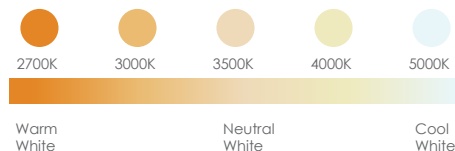

¹ Effectively dim down to 10% / See other compatible dimmers on the next page

² See published warranty terms for detailed information

PERFORMANCE

CCT selectable via switch on heatsink

COLOR TEMPERATURE ³	LUMEN ⁴	WATTAGE	EFFICACY	CRI
SW5 (27/30/35/40/50K) ⁵	800 Lm	12 W	67 Lm/W	90+
3000K	800 Lm	12 W	67 Lm/W	90+

³ & ⁴ CCT within +/-10%

⁵ Switchable CCT

ORDERING INFO

STEP 1 - Light Engine with LED, Driver and White Matte Metal Frame

MODEL: **RLF-4812** - CCT / CRI: **SW5** - Switchable CCT (27/30/35/40/50) / 90 CRI - FINISH: **WH** - White