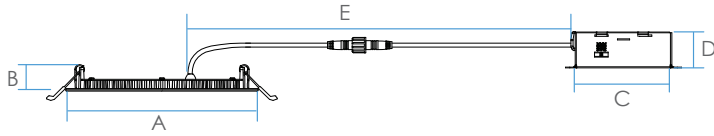

3090 - 3000K 90CRI

OPTIONAL ACCESSORY (Sold separately)

MODEL: **RLH-346-NC-UNI**
Universal mounting plate with hanger bars.
For cutout sizes: 3", 4-1/4" or 6-1/4"

STEP 2 - Optional Trim (Sold separately)

MODEL: **RLT-48** - FINISH: **BK** - Black, **BN** - Brushed Nickel, **BZ** - Rubbed Bronze

RLT-48 - Round Trim

RLF-4812

4" ROUND LED ULTRA SLIM
SLIM DOWNLIGHTS WITH WHITE TRIM

Fixture Type
Project
Notes

TECHNICAL DRAWING

DIMENSIONS

A	5"	127 mm
B	1"	25 mm
C	3-3/8"	87 mm
D	1-3/8"	35 mm
E	15"	381 mm

COMPATIBLE DIMMERS

COOPER	SI06P
LEVITON	6621, 6672, IPL06-10Z
LUTRON	PD-6WCL, DVCL-153P, SFTU-5A3P, DMD-LE3-D, CTCL-153P, DV-600P