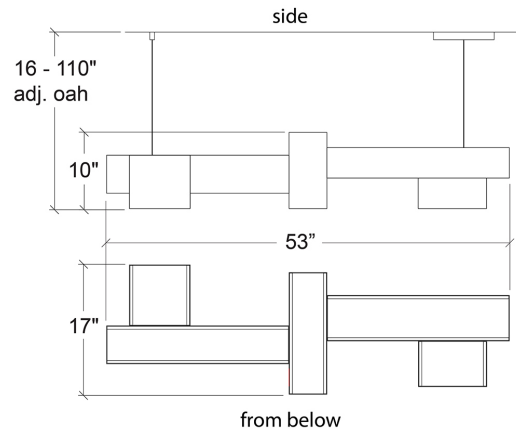

Metro 24526

project name:	
project location:	
specifier name:	
specifier location:	
quantity:	
fixture type:	

modifications:

Base Specs

53"l x 17"w x 10"h x 16" - 110" Adj. OAH
Opal Acrylic Bottom Diffuser
Cable Hung

lampping:

04: 45.44w Integrated LED, 7668 Initial Lumens, 3000K, 90 CRI, 120V-277V, 0-10V Dimming, UL/cUL Dry/Damp (Powered hanging cables - NO BLACK POWER CORD)

standard diffuser:

- OA - Opal Acrylic

mounting: