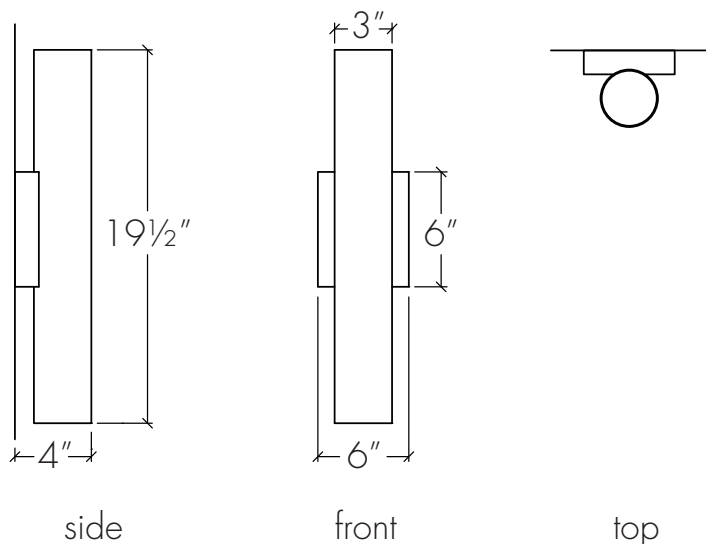

ULTRALIGHTS

CYLO 19410

Wet Location Complies with Americans with Disabilities Act

Base Specifications:

19.5"h x 6"w x 4"d
10: WRL - 2 x E26 - for LED Retro 20W max ea
Opal Acrylic Diffuser
ADA

Notes:

Horizontal mounting available*
Dark Sky friendly available*
02 / 04 Lamping: Wattage and Lumens - Initial at the source

19410	-		-		-	
MODEL		FINISH		DIFFUSER		LAMPING

*Modifications:

- ☐ Horizontal mounting
- ☐ Dark Sky (metal top)

Other Modifications:

- BA - Bronze Age
- BK - Black
- BP - Black Pearl
- CB - Cast Bronze
- CH - Chestnut
- CR - Chrome
- DI - Dark Iron
- EB - Empire Bronze
- MB - Medieval Bronze
- NB - New Brass
- SB - Smokey Brass
- SP - Satin Pewter
- SS - Smoked Silver

OA - Opal

- 02: Wet Loc - LED - 16.8W - 2362 Lumens
  - ☐ (Dim w/ Std Phase Dim) - 120V
  - ☐ (Non-Dim or Dim w/ 0-10V Dim system) Universal
- 04: Damp / Dry LED - 16.8W - 2362 Lumens (Non-Dim or Dim w/ 0-10V Dim system) - Universal
- 10: WRL - 2 x E26 - for LED Retro 20W max ea - 120V

COLOR TEMPERATURE / CRI

- ☐ 3000K (Standard) - CRI available upon request
- ☐ 2700K - CRI available upon request
- ☐ 3500K - CRI available upon request
- ☐ 4000K - CRI available upon request

Project Name:
Project Location:

Specifier Name:
Specifier Location:

Quantity:
Fixture Type:

WWW.ULTRALIGHTSLIGHTING.COM