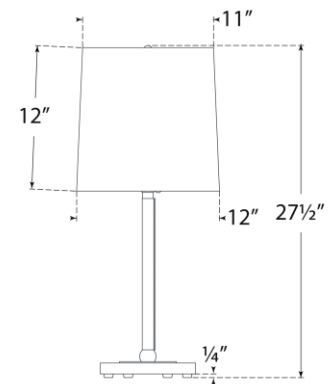

SPEC SHEET

Bryant Large Wrapped Table Lamp

Item # TOB 3581HAB/CHC-L

Designer: Thomas O'Brien

Height: 27.5" - 31.5"

Width: 12"

Base: 8" Round

Finishes: BZ/SDL, HAB/CHC, PN/NAT

Shade Treatments: L

Shade Details: 11" x 12" x 12"

Socket: E26 Dimmer

Wattage: 15 LED A19

Weight: 10 Pounds

Top View

Front View