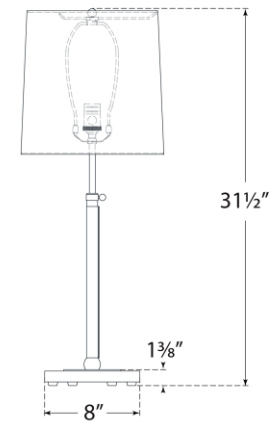

SPEC SHEET

Bryant Large Wrapped Table Lamp

Item # TOB 3581HAB/CHC-L

Designer: Thomas O'Brien

Height: 27.5" - 31.5"

Width: 12"

Base: 8" Round

Finishes: BZ/SDL, HAB/CHC, PN/NAT

Shade Treatments: L

Shade Details: 11" x 12" x 12"

Socket: E26 Dimmer

Wattage: 15 LED A19

Weight: 10 Pounds

Top View

Front View