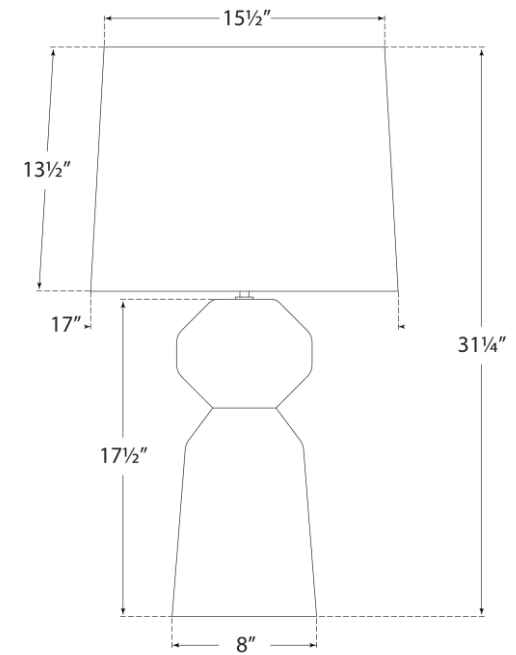

TEAR SHEET

Nero Large Table Lamp

Item # KW 3680MWT-L

Designer: Kelly Wearstler

Height: 31.5"

Width: 17"

Base: 8" Round

Finishes: MBK, MWT

Shade Treatments: L

Shade Details: 15.5" x 17" x 13.5"

Socket: E26 Keyless w/ Line Switch

Wattage: 12 LED A19

Weight: 13 Pounds

Front View