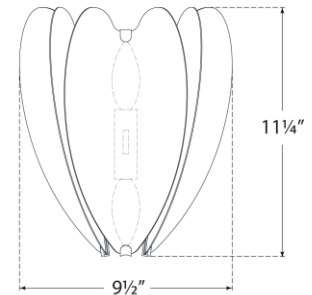

TEAR SHEET

Danes Small Sconce
Item # KS 2130WHT/G

Designer: kate spade new york

Height: 11.25"

Width: 9.5"

Extension: 6"

Backplate: 4.25" x 5" Rectangle

Finishes: BLK/G, G, PN, WHT/G

Socket: 2 - E12 Candelabra

Wattage: 2 - 6.5 LED B11

Weight: 4 Pounds

Top View

Side View

Front View