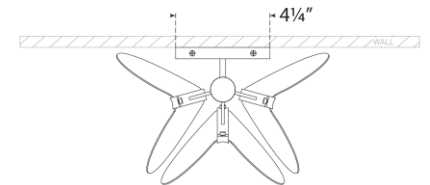

TEAR SHEET

Danes Small Sconce
Item # KS 2130WHT/G

Designer: kate spade new york

Height: 11.25"

Width: 9.5"

Extension: 6"

Backplate: 4.25" x 5" Rectangle

Finishes: BLK/G, G, PN, WHT/G

Socket: 2 - E12 Candelabra

Wattage: 2 - 6.5 LED B11

Weight: 4 Pounds

Top View

Side View

Front View