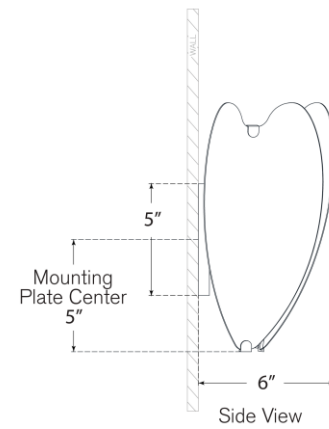

TEAR SHEET

Danes Small Sconce
Item # KS 2130WHT/G

Designer: kate spade new york

Height: 11.25"

Width: 9.5"

Extension: 6"

Backplate: 4.25" x 5" Rectangle

Finishes: BLK/G, G, PN, WHT/G

Socket: 2 - E12 Candelabra

Wattage: 2 - 6.5 LED B11

Weight: 4 Pounds

Top View

Side View

Front View