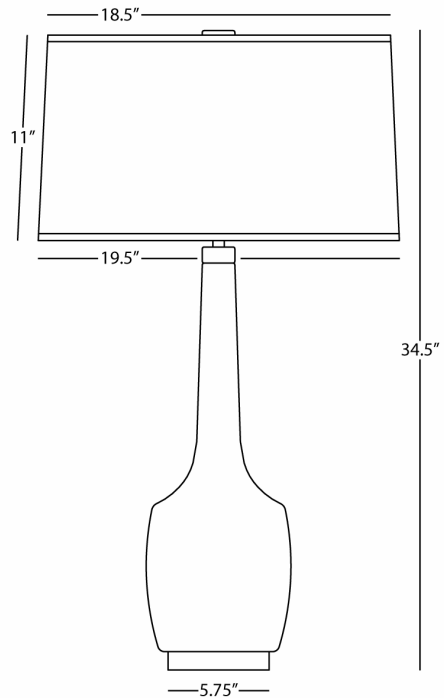

DELILAH

CI701

Table Lamp

1-150W Max.

Bulb Type: A

Switch: Hi-Lo Dimming

Antique Brass Finish

Citron Glazed Ceramic

Oyster Linen Shade w/ Self-Fabric

Top and Bottom Diffuser

See Audrey/ Delilah Table for Color Options

** Available for Quick SHIP **