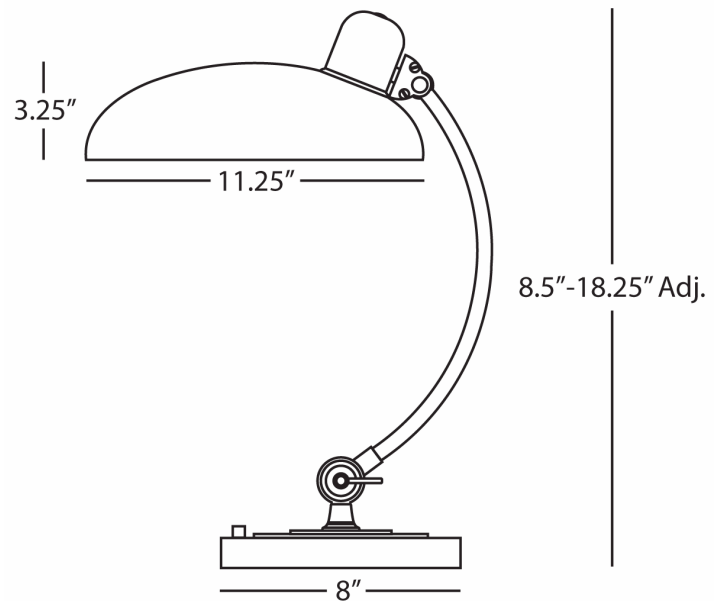

BRUNO

1840

Adjustable "C" Arm Task Table Lamp

1 - 60W Max.

Bulb Type: G25 Silver Crown

Switch: Hi - Lo Dimming

Lead Bronze Finish w/

Ebonized Nickel Accents

Metal Shade

** Available for Quick SHIP **