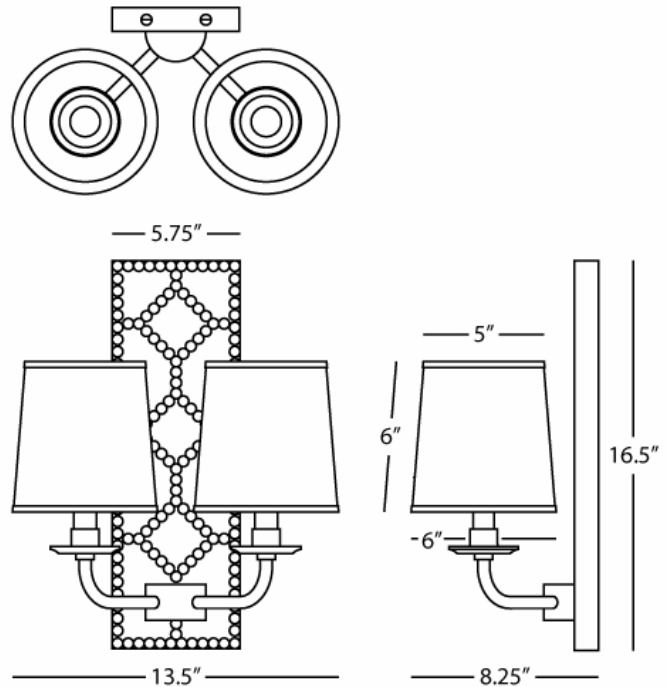

WILLIAMSBURG

LIGHTFOOT

1035

Double Sconce

2-60W Max.

Bulb Type: B, Candelabra Base

Direct Wire Only

Backplate Upholstered in Blacksmith Black

Leather w/ Nailhead Detail

Aged Brass Accents

Fondine Fabric Shades

FINISH OPTIONS:

S1035 - Polished Nickel Accents

Z1035 - Deep Patina Bronze Accents

** Available for Quick SHIP **