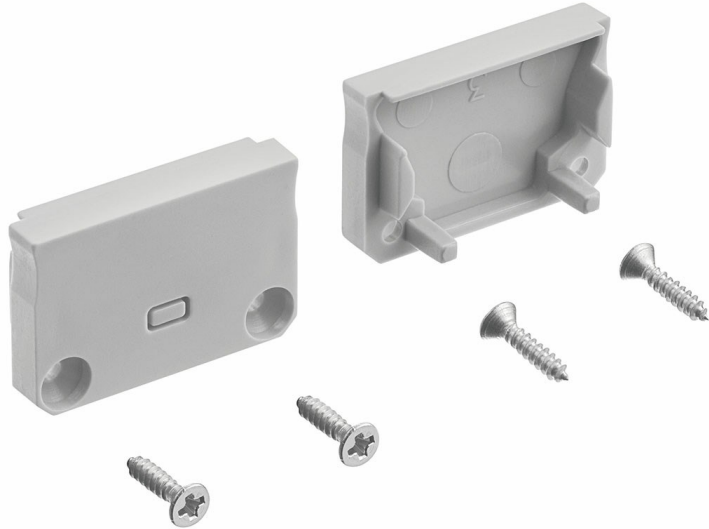

TE-Series
TE Enhanced Series - Standard Depth SF End
Caps SI
1TEE2STSFSSIL

Project Name: _____
Location: _____
Type: _____
Qty: _____
Comments: _____

Ordering Information

| | |
|------------|---------------|
| Product ID | 1TEE2STSFSSIL |
| Collection | TE-Series |