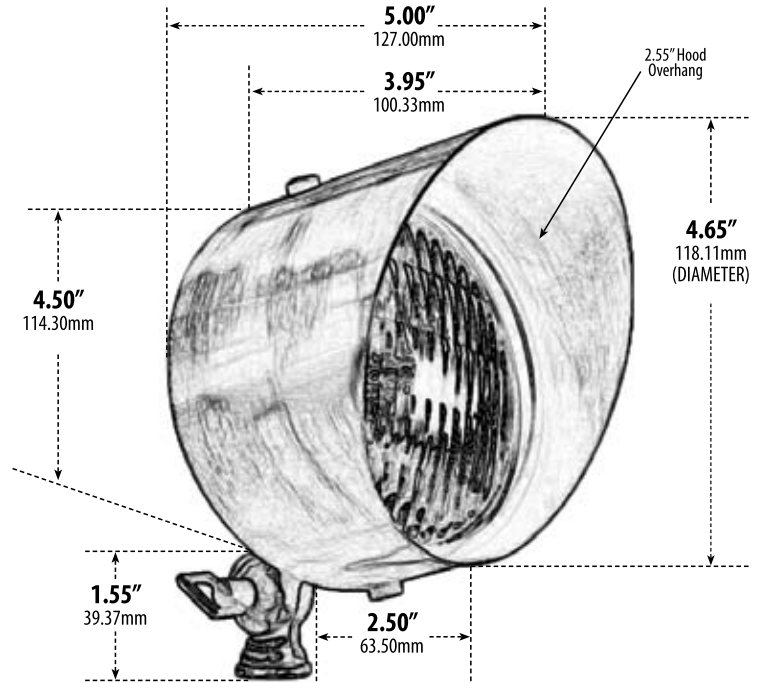

LV30

DIRECTIONAL FLOOD LIGHT WITH HOOD

- ▶ **Material:** Brass
- ▶ **Lens:** No Lens, Open Lamp
- ▶ **Lamp:** PAR 36 (50W Maximum)

MODEL NUMBER	LAMP TYPE	ILLUMINANT TYPE	WATTS (W)	VOLTS (V)	LAMP(S) INCLUDED?
LV30	PAR36	HALOGEN	35	12	YES
LV-LED30	PAR36-LED	60 LEDs	4	12	YES

Pre-wired with UL Listed Direct Burial Wire/Cable

- ▶ **Adjustable Knuckle with 1/2" NPT**
- ▶ **Ground Spike Included for Installation**
- ▶ **Connector Available:** P-CN01 (sold separately)
- ▶ **Available Finish:** Copper, Antique Brass, Antique Bronze, Acid Green
- ▶ **ETL Approved**

Overall Dimensions:
6.20"H x 4.65"W x 5.00"D

Maximum Height: 8.5"
Minimum Height: 7.0"
Width: 4.65"
Maximum Depth: 7.0"
Minimum Depth: 4.50"

Weight: 1.00 lbs
Box Dimensions:
5.00"W x 7.88"H x 5.50"D

DABMAR
LIGHTING