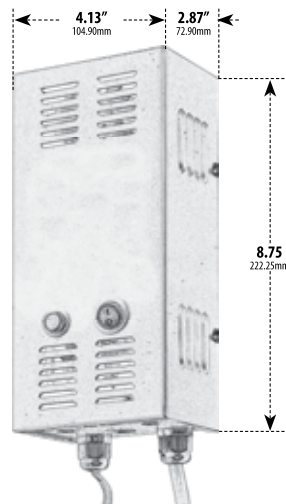

LV-LED55

IN-GROUND DRIVE OVER BRICK LIGHT

- ▶ **Lens:** Rated Drive Over Glass
- ▶ **Lamp:** LED
- ▶ **Lamp Color:** Multi-color

MODEL NUMBER	LAMP TYPE	ILLUMINANT TYPE	WATTS (W)	VOLTS (V)	LAMP(S) INCLUDED?
LV-LED55	LED	LED	4	12	YES

25W Transformer w/Controller - LVT25 (sold separately)

Overall Dimensions:
2.33"H x 4.00"W x 4.00"D

Approx Wire Length: 37"
Weight: 2.00 lbs

Box Dimensions:
4.63"H x 5.00"W x 5.00"D

LVT25 Transformer
(sold separately)
Black or White