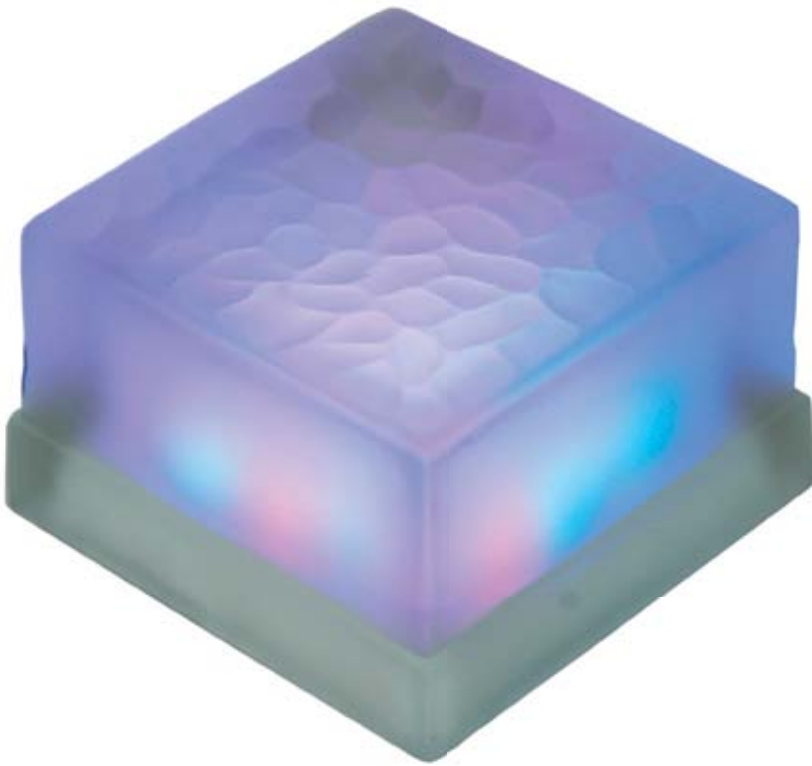

LV-LED55

IN-GROUND DRIVE OVER BRICK LIGHT

- ▶ **Lens:** Rated Drive Over Glass
- ▶ **Lamp:** LED
- ▶ **Lamp Color:** Multi-color

MODEL NUMBER	LAMP TYPE	ILLUMINANT TYPE	WATTS (W)	VOLTS (V)	LAMP(S) INCLUDED?
LV-LED55	LED	LED	4	12	YES

25W Transformer w/Controller - LVT25 (sold separately)

Overall Dimensions:
2.33"H x 4.00"W x 4.00"D

Approx Wire Length: 37"
Weight: 2.00 lbs

Box Dimensions:
4.63"H x 5.00"W x 5.00"D

LVT25 Transformer
(sold separately)
Black or White